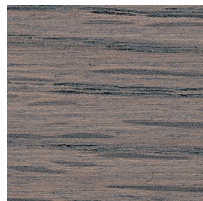

Oak
Medium grey