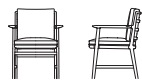

The sensual ladder back armchair

I-742 armchair

W623 × D600 × H802 × SH468 × AH610

TIME & STYLE

W (width)

D (depth)

H (height)

Dimensions Unit: mm

F1 (Fabric rank 1)

F2 (Fabric rank 2)

L1 (Leather rank 1)

L2 (Leather rank 2)