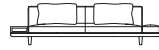

S-505RLT 2 seater sofa + arm + side table
W2640 × D1020 × H680 × SH380