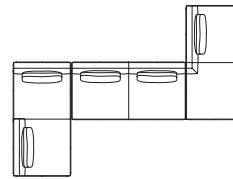

S-508L + S-503 + S-512R
W4060 × D3040