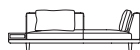

S-509LT couch + side table
W2330×D1020×H680×SH380