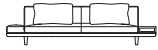

The horizon of the floating layer

TIME & STYLE

S-505LRT 2 seater sofa + arm + side table
W2640 × D1020 × H680 × SH380