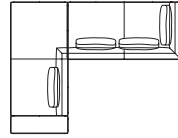

S-513R + S-510L
W3040 × D2330