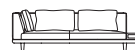

S-504RT 2 seater sofa + side table
W2330×D1020×H680×SH380

S-509LT couch + side table
W2330×D1020×H680×SH380

S-509RT couch + side table
W2330×D1020×H680×SH380

S-511LT corner sofa + side table
W2330×D1020×H680×SH380