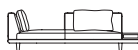

S-509RT couch + side table
W2330×D1020×H680×SH380