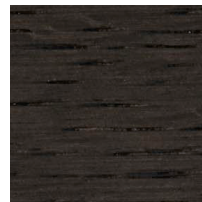

## TS

Designed by Kengo Kuma

TS is a side table derived from the silhouette of the KA sofa by Kengo Kuma. The metal-plated leg match the shape and angle of the sofa leg. Placed side by side, the table and sofa create a continuous horizontal surface. This seemingly impossible proportion is realized by the gentle incline of the backside, which is connected from the end of the table to the centre. TS gives off a magical charm as if it consisted of thin boards.

# TIME & STYLE

W (width)  
D (depth)  
H (height)

Dimensions Unit: mm

Oak  
Natural white

Oak  
Snow white

Oak  
Medium grey

Oak  
Charcoal grey

Oak  
Beeswax

Walnut  
Beeswax

Stainless  
Mirror finish

Stainless  
Vibration finish

Steel  
Black oxide coated