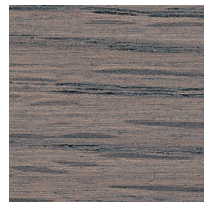

## TS

Designed by Kengo Kuma

TS is a side table derived from the silhouette of the KA sofa by Kengo Kuma. The metal-plated leg match the shape and angle of the sofa leg. Placed side by side, the table and sofa create a continuous horizontal surface. This seemingly impossible proportion is realized by the gentle incline of the backside, which is connected from the end of the table to the centre. TS gives off a magical charm as if it consisted of thin boards.

# TIME & STYLE

W (width)  
D (depth)  
H (height)

Dimensions Unit: mm

Oak  
Natural white

Oak  
Snow white

Oak  
Medium grey

Oak  
Charcoal grey

Oak  
Beeswax

Walnut  
Beeswax

Stainless  
Mirror finish

Stainless  
Vibration finish

Steel  
Black oxide coated