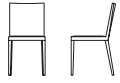

NC

Designed by Kengo Kuma

KK-N01 side chair

W420×D510×H830×SH450

TIME & STYLE

W (width)
D (depth)
H (height)
SH (seat height)

Dimensions Unit: mm

F1 (Fabric rank 1)
F2 (Fabric rank 2)
L1 (Leather rank 1)
L2 (Leather rank 2)