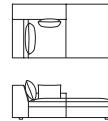

S-404R couch
W950×D1820×H600×SH370

W (width)
D (depth)
H (height)
SH (seat height)

Dimensions Unit: mm

F1 (Fabric rank 1)
F2 (Fabric rank 2)
L1 (Leather rank 1)
L2 (Leather rank 2)

New Fabrics

Shizuku (F2) KO1001