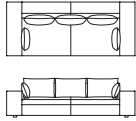

McCartney

McCartney sofa has high comfort with low proportions as if the sofa rises from the floor and has a very good balance. The height of the backrest of the sofa has been reduced, preserving a uniform height throughout the entire length to emphasize the horizontal expansion. The sofa arm has also been lowered to create a sense of greater breadth and depth without sacrificing the horizontal expansion of the seat. In addition, the seat structure placed cushions and is integrated with the bottom base to give the appearance of being thin while ensuring comfortable sitting.

McCartney

TIME & STYLE

S-403 3 seater sofa
W2270×D950×H600×SH370

S-405 ottoman
W950×D950×H370

S-406 ottoman
W870×D670×H370

S-402L corner sofa
W2010×D950×H600×SH370

S-402R corner sofa
W2010×D950×H600×SH370

S-404L couch
W950×D1820×H600×SH370

S-404R couch
W950×D1820×H600×SH370

W (width)
D (depth)
H (height)
SH (seat height)

Dimensions Unit: mm

F1 (Fabric rank 1)
F2 (Fabric rank 2)
L1 (Leather rank 1)
L2 (Leather rank 2)

New Fabrics

Shizuku (F2) KO1001