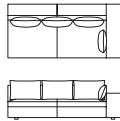

McCartney

TIME & STYLE

S-403 3 seater sofa
W2270×D950×H600×SH370

S-405 ottoman
W950×D950×H370

S-406 ottoman
W870×D670×H370

S-402L corner sofa
W2010×D950×H600×SH370

S-402R corner sofa
W2010×D950×H600×SH370

S-404L couch
W950×D1820×H600×SH370

S-404R couch
W950×D1820×H600×SH370

W (width)
D (depth)
H (height)
SH (seat height)

Dimensions Unit: mm

F1 (Fabric rank 1)
F2 (Fabric rank 2)
L1 (Leather rank 1)
L2 (Leather rank 2)

New Fabrics

Shizuku (F2) KO1001