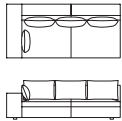

S-402L corner sofa
W2010×D950×H600×SH370