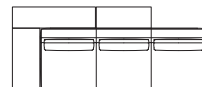

ST-521 + ST-524 + ST-523 + S-523
W3350×D850