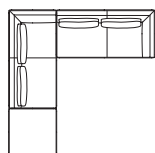

## TIME & STYLE

W (width)  
D (depth)  
H (height)  
SH (seat height)

Dimensions Unit: mm

F1 (Fabric rank 1)  
F2 (Fabric rank 2)  
L1 (Leather rank 1)  
L2 (Leather rank 2)

S-359L outside corner sofa  
W1800×D850×H715×SH415

S-359R outside corner sofa  
W1800×D850×H715×SH415

S-360LLT outside corner sofa + side table  
W2110×D850×H715×SH415

S-360RRT outside corner sofa + side table  
W2110×D850×H715×SH415

Linate sofa I combinations

TIME & STYLE

S-357R + S-354RT  
W3860 × D850

S-352LT + S-353 + S-352RT  
W4120 × D850

S-358LLT + S-354RT  
W2960 × D2060

S-361 + S-359R + S-353 + S-352LT  
W3810 × D2650

S-355R × 2 + S-361  
W2600 × D2600