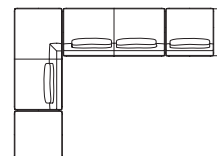

S-359L outside corner sofa  
W1800×D850×H715×SH415

S-359R outside corner sofa  
W1800×D850×H715×SH415

S-360LLT outside corner sofa + side table  
W2110×D850×H715×SH415

S-360RRT outside corner sofa + side table  
W2110×D850×H715×SH415

Linate sofa I combinations

TIME & STYLE

S-357R + S-354RT  
W3860 × D850

S-352LT + S-353 + S-352RT  
W4120 × D850

S-358LLT + S-354RT  
W2960 × D2060

S-361 + S-359R + S-353 + S-352LT  
W3810 × D2650

S-355R × 2 + S-361  
W2600 × D2600