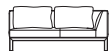

## Linate sofa

**S-351 1 seater sofa**  
W850×D850×H715×SH415

**S-353 2 seater sofa**  
W1800×D850×H715×SH415

**S-361 ottoman**  
W850×D850×H415

**S-352LT 1 seater sofa + side table**  
W1160×D850×H715×SH415

**S-352RT 1 seater sofa + side table**  
W1160×D850×H715×SH415

**S-354LT 2 seater sofa + side table**  
W2110×D850×H715×SH415

**S-354RT 2 seater sofa + side table**  
W2110×D850×H715×SH415

**S-355L corner sofa**  
W1750×D850×H715×SH415