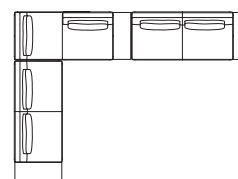

S-354LT + S-358LLT + S-354RT
W4170 × D2960