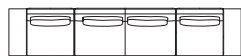

## TIME & STYLE

W (width)  
D (depth)  
H (height)  
SH (seat height)

Dimensions Unit: mm

F1 (Fabric rank 1)  
F2 (Fabric rank 2)  
L1 (Leather rank 1)  
L2 (Leather rank 2)

## Linate sofa

TIME & STYLE

S-357L couch  
W1750×D850×H715×SH415

S-357R couch  
W1750×D850×H715×SH415

S-358LLT couch + side table  
W2060×D850×H715×SH415

S-358RRT couch + side table  
W2060×D850×H715×SH415

S-359L outside corner sofa  
W1800×D850×H715×SH415

S-359R outside corner sofa  
W1800×D850×H715×SH415

S-360LLT outside corner sofa + side table  
W2110×D850×H715×SH415

S-360RRT outside corner sofa + side table  
W2110×D850×H715×SH415

Linate sofa I combinations

TIME & STYLE

S-357R + S-354RT  
W3860 × D850

S-352LT + S-353 + S-352RT  
W4120 × D850

S-358LLT + S-354RT  
W2960 × D2060

S-361 + S-359R + S-353 + S-352LT  
W3810 × D2650

S-355R × 2 + S-361  
W2600 × D2600