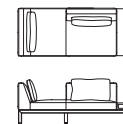

## TIME & STYLE

W (width)  
D (depth)  
H (height)  
SH (seat height)

Dimensions Unit: mm

F1 (Fabric rank 1)  
F2 (Fabric rank 2)  
L1 (Leather rank 1)  
L2 (Leather rank 2)

## Linate sofa

TIME & STYLE

S-357L couch  
W1750×D850×H715×SH415

S-357R couch  
W1750×D850×H715×SH415

S-358LLT couch + side table  
W2060×D850×H715×SH415

S-358RRT couch + side table  
W2060×D850×H715×SH415

S-359L outside corner sofa  
W1800×D850×H715×SH415

S-359R outside corner sofa  
W1800×D850×H715×SH415

S-360LLT outside corner sofa + side table  
W2110×D850×H715×SH415

S-360RRT outside corner sofa + side table  
W2110×D850×H715×SH415