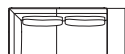

S-356LRT corner sofa + side table
W2060×D850×H715×SH415