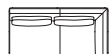

## Linate sofa

**S-351 1 seater sofa**  
W850×D850×H715×SH415

**S-353 2 seater sofa**  
W1800×D850×H715×SH415

**S-361 ottoman**  
W850×D850×H415

**S-352LT 1 seater sofa + side table**  
W1160×D850×H715×SH415

**S-352RT 1 seater sofa + side table**  
W1160×D850×H715×SH415

**S-354LT 2 seater sofa + side table**  
W2110×D850×H715×SH415

**S-354RT 2 seater sofa + side table**  
W2110×D850×H715×SH415

**S-355L corner sofa**  
W1750×D850×H715×SH415

## TIME & STYLE

W (width)  
D (depth)  
H (height)  
SH (seat height)

Dimensions Unit: mm

F1 (Fabric rank 1)  
F2 (Fabric rank 2)  
L1 (Leather rank 1)  
L2 (Leather rank 2)