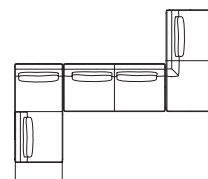

S-358LLT + S-353 + S-359R
W3500 × D3010