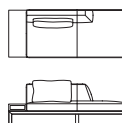

S-360LLT outside corner sofa + side table
W2110×D850×H715×SH415