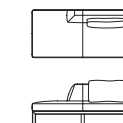

S-360RRT outside corner sofa + side table
W2110×D850×H715×SH415