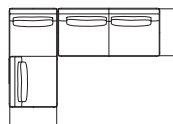

S-359L outside corner sofa  
W1800×D850×H715×SH415

S-359R outside corner sofa  
W1800×D850×H715×SH415

S-360LLT outside corner sofa + side table  
W2110×D850×H715×SH415

S-360RRT outside corner sofa + side table  
W2110×D850×H715×SH415

Linate sofa I combinations

TIME & STYLE

S-357R + S-354RT  
W3860 × D850

S-352LT + S-353 + S-352RT  
W4120 × D850

S-358LLT + S-354RT  
W2960 × D2060

S-361 + S-359R + S-353 + S-352LT  
W3810 × D2650

S-355R × 2 + S-361  
W2600 × D2600