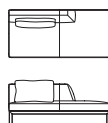

## TIME & STYLE

W (width)  
D (depth)  
H (height)  
SH (seat height)

Dimensions Unit: mm

F1 (Fabric rank 1)  
F2 (Fabric rank 2)  
L1 (Leather rank 1)  
L2 (Leather rank 2)

## Linate sofa

TIME & STYLE

S-357L couch  
W1750×D850×H715×SH415

S-357R couch  
W1750×D850×H715×SH415

S-358LLT couch + side table  
W2060×D850×H715×SH415

S-358RRT couch + side table  
W2060×D850×H715×SH415

S-359L outside corner sofa  
W1800×D850×H715×SH415

S-359R outside corner sofa  
W1800×D850×H715×SH415

S-360LLT outside corner sofa + side table  
W2110×D850×H715×SH415

S-360RRT outside corner sofa + side table  
W2110×D850×H715×SH415