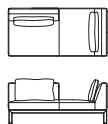

**S-355R corner sofa**  
W1750×D850×H715×SH415

**S-356LRT corner sofa + side table**  
W2060×D850×H715×SH415

**S-356RLT corner sofa + side table**  
W2060×D850×H715×SH415

## TIME & STYLE

W (width)  
D (depth)  
H (height)  
SH (seat height)

Dimensions Unit: mm

F1 (Fabric rank 1)  
F2 (Fabric rank 2)  
L1 (Leather rank 1)  
L2 (Leather rank 2)

## Linate sofa

TIME & STYLE

S-357L couch  
W1750×D850×H715×SH415

S-357R couch  
W1750×D850×H715×SH415

S-358LLT couch + side table  
W2060×D850×H715×SH415

S-358RRT couch + side table  
W2060×D850×H715×SH415