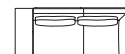

S-356RLT corner sofa + side table
W2060×D850×H715×SH415

TIME & STYLE

W (width)
D (depth)
H (height)
SH (seat height)

Dimensions Unit: mm

F1 (Fabric rank 1)
F2 (Fabric rank 2)
L1 (Leather rank 1)
L2 (Leather rank 2)