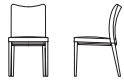

### Leonardo seamless chair

This chair is simply designed with an upholstered backrest and seating surface and four wooden legs. Despite the simple design, the stitch line of the seating surface is a single stroke.

While the rear legs rise sideways in a straight line, the back support leans gently backward against the straight line rising from the legs and drawing a line that links naturally for a comfortable fit. In addition, the seating frame, is chamfered so that the legs and seating surface connect in a gentle curve.

## Leonardo seamless chair

I-055 side chair

W454 × D545 × H808 × SH435