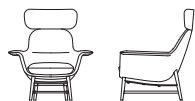

### Icarus wings - wood legs

The arms that spread outwards wide smoothly converge at the back for an organic, plump, and soft appearance. The edge which forms the boundary separating the inner and outer surfaces is smoothly connected in a single line while adding tension. Our objective was to create this lounge chair that user entrust their body on it and spending a leisure time. It utilized feathers for the seat cushion, waist and inner back. The wooden legs are made up of solid round bars, and we contrasted this with a voluminous shell.

## Icarus wings - wood legs

I-801W lounge chair  
W968 × D862 × H1044 × SH430 × AH565

I-802W lounge chair  
W968 × D862 × H1044 × SH430 × AH565

## TIME & STYLE

W (width)  
D (depth)  
H (height)  
SH (seat height)  
AH (arm height)

Dimensions Unit: mm

F1 (Fabric rank 1)  
F2 (Fabric rank 2)  
L1 (Leather rank 1)  
L2 (Leather rank 2)

Beech  
Natural white