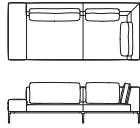

S-542L 1 seater single-arm sofa
W1340×D1020×H635×SH370

S-542R 1 seater single-arm sofa
W1340×D1020×H635×SH370

S-544L 2 seater single-arm sofa
W2340×D1020×H635×SH370

S-544R 2 seater single-arm sofa
W2340×D1020×H635×SH370

W (width)
D (depth)
H (height)
SH (seat height)

Dimensions Unit: mm

F1 (Fabric rank 1)
F2 (Fabric rank 2)
L1 (Leather rank 1)
L2 (Leather rank 2)

Concerto sonata

TIME & STYLE

S-546L corner sofa
W2020×D1020×H635×SH370

S-546R corner sofa
W2020×D1020×H635×SH370

S-547L single-arm corner sofa
W2340×D1020×H635×SH370

S-547R single-arm corner sofa
W2340×D1020×H635×SH370

ST-541 side table
W500×D1000×H320

ST-542 side table
W1000×D1000×H320