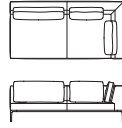

S-542L 1 seater single-arm sofa
W1340×D1020×H635×SH370

S-542R 1 seater single-arm sofa
W1340×D1020×H635×SH370

S-544L 2 seater single-arm sofa
W2340×D1020×H635×SH370

S-544R 2 seater single-arm sofa
W2340×D1020×H635×SH370

W (width)
D (depth)
H (height)
SH (seat height)

Dimensions Unit: mm

F1 (Fabric rank 1)
F2 (Fabric rank 2)
L1 (Leather rank 1)
L2 (Leather rank 2)

Concerto sonata

TIME & STYLE

S-546L corner sofa
W2020×D1020×H635×SH370

S-546R corner sofa
W2020×D1020×H635×SH370

S-547L single-arm corner sofa
W2340×D1020×H635×SH370

S-547R single-arm corner sofa
W2340×D1020×H635×SH370

ST-541 side table
W500×D1000×H320

ST-542 side table
W1000×D1000×H320