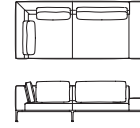

S-542L 1 seater single-arm sofa
W1340×D1020×H635×SH370

S-542R 1 seater single-arm sofa
W1340×D1020×H635×SH370

S-544L 2 seater single-arm sofa
W2340×D1020×H635×SH370

S-544R 2 seater single-arm sofa
W2340×D1020×H635×SH370

W (width)
D (depth)
H (height)
SH (seat height)

Dimensions Unit: mm

F1 (Fabric rank 1)
F2 (Fabric rank 2)
L1 (Leather rank 1)
L2 (Leather rank 2)

Concerto sonata

TIME & STYLE

S-546L corner sofa
W2020×D1020×H635×SH370

S-546R corner sofa
W2020×D1020×H635×SH370

S-547L single-arm corner sofa
W2340×D1020×H635×SH370

S-547R single-arm corner sofa
W2340×D1020×H635×SH370

ST-541 side table
W500×D1000×H320

ST-542 side table
W1000×D1000×H320