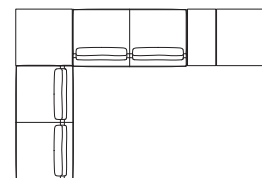

S-543 x 2 + S-542 + ST-541 + ST-549
W4560 × D3040