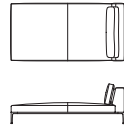

Concerto sonata

TIME & STYLE

S-545 2 seater sofa
W2660×D1020×H635×SH370

S-548 day bed
W2020×D1020×H635×SH370

S-549 ottoman
W1020×D1020×H370

S-541 1 seater arm-less sofa
W1020×D1020×H635×SH370

S-543 2 seater arm-less sofa
W2020×D1020×H635×SH370

W (width)
D (depth)
H (height)
SH (seat height)

Dimensions Unit: mm

F1 (Fabric rank 1)
F2 (Fabric rank 2)
L1 (Leather rank 1)
L2 (Leather rank 2)

Concerto sonata

TIME & STYLE

S-546L corner sofa
W2020×D1020×H635×SH370