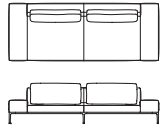

Concerto sonata

TIME & STYLE

S-545 2 seater sofa
W2660×D1020×H635×SH370