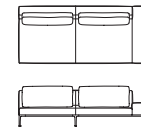

Concerto sonata

TIME & STYLE

S-545 2 seater sofa
W2660×D1020×H635×SH370

S-548 day bed
W2020×D1020×H635×SH370

S-549 ottoman
W1020×D1020×H370

S-541 1 seater arm-less sofa
W1020×D1020×H635×SH370

S-543 2 seater arm-less sofa
W2020×D1020×H635×SH370

S-542L 1 seater single-arm sofa
W1340×D1020×H635×SH370

S-542R 1 seater single-arm sofa
W1340×D1020×H635×SH370

S-544L 2 seater single-arm sofa
W2340×D1020×H635×SH370

S-544R 2 seater single-arm sofa
W2340×D1020×H635×SH370

W (width)
D (depth)
H (height)
SH (seat height)

Dimensions Unit: mm

F1 (Fabric rank 1)
F2 (Fabric rank 2)
L1 (Leather rank 1)
L2 (Leather rank 2)

Concerto sonata

TIME & STYLE

S-546L corner sofa
W2020×D1020×H635×SH370