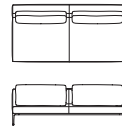

Concerto sonata

TIME & STYLE

S-545 2 seater sofa
W2660×D1020×H635×SH370

S-548 day bed
W2020×D1020×H635×SH370

S-549 ottoman
W1020×D1020×H370

S-541 1 seater arm-less sofa
W1020×D1020×H635×SH370

S-543 2 seater arm-less sofa
W2020×D1020×H635×SH370

S-542L 1 seater single-arm sofa
W1340×D1020×H635×SH370

S-542R 1 seater single-arm sofa
W1340×D1020×H635×SH370

S-544L 2 seater single-arm sofa
W2340×D1020×H635×SH370

S-544R 2 seater single-arm sofa
W2340×D1020×H635×SH370

W (width)
D (depth)
H (height)
SH (seat height)

Dimensions Unit: mm

F1 (Fabric rank 1)
F2 (Fabric rank 2)
L1 (Leather rank 1)
L2 (Leather rank 2)

Concerto sonata

TIME & STYLE

S-546L corner sofa
W2020×D1020×H635×SH370