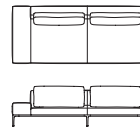

Concerto sonata

TIME & STYLE

S-545 2 seater sofa
W2660×D1020×H635×SH370

S-548 day bed
W2020×D1020×H635×SH370

S-549 ottoman
W1020×D1020×H370

S-541 1 seater arm-less sofa
W1020×D1020×H635×SH370

S-543 2 seater arm-less sofa
W2020×D1020×H635×SH370

S-542L 1 seater single-arm sofa
W1340×D1020×H635×SH370

S-542R 1 seater single-arm sofa
W1340×D1020×H635×SH370

S-544L 2 seater single-arm sofa
W2340×D1020×H635×SH370

S-544R 2 seater single-arm sofa
W2340×D1020×H635×SH370

W (width)
D (depth)
H (height)
SH (seat height)

Dimensions Unit: mm

F1 (Fabric rank 1)
F2 (Fabric rank 2)
L1 (Leather rank 1)
L2 (Leather rank 2)

Concerto sonata

TIME & STYLE

S-546L corner sofa
W2020×D1020×H635×SH370