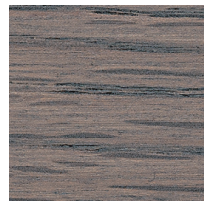

Arashiyama

This shelf is inspired by the bamboo groves of Arashiyama in Kyoto. It retains traces of the Heian era of over a thousand years past, enveloped in an elegant and profound atmosphere.

The round pillars patterned after straight bamboo are spaced for a feel of comforting sunlight streaming through trees while also serving as a partition that gently separates the sections. The presence of this shelf, which rhythmically holds books, gives a soft accent to any space.

Arashiyama

TIME & STYLE

C-002 shelf
W895 × D895 × H1220

C-003 shelf
W2205 × D500 × H1430

C-004 shelf
W1530 × D500 × H1840

C-005 shelf
W2205 × D500 × H1840

W (width)
D (depth)
H (height)

Dimensions Unit: mm

Oak
Natural white

Oak
Snow white

Oak
Medium grey

Oak
Charcoal grey

Oak
Beeswax