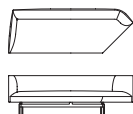

Aquarius sofa

TIME & STYLE

S-611G/B 1 seater sofa
W800 × D760 × H690 × SH420

S-612G/B 2 seater sofa
W1800 × D760 × H690 × SH420

S-614G/B 3 seater sofa
W2200 × D760 × H690 × SH420

W (width)
D (depth)
H (height)
SH (seat height)

Dimensions Unit: mm

F1 (Fabric rank 1)
F2 (Fabric rank 2)
L1 (Leather rank 1)
L2 (Leather rank 2)

S-613GL/BL 2 seater single-arm sofa
W1800 × D760 × H690 × SH420

S-613GR/BR 2 seater single-arm sofa
W1800 × D760 × H690 × SH420

S-615GL/BL 3 seater corner sofa
W2200 × D760 × H690 × SH420

S-615GR/BR 3 seater corner sofa
W2200 × D760 × H690 × SH420

S-616GL/BL 3 seater 135° corner sofa
W2200 × D760 × H690 × SH420

S-616GR/BR 3 seater 135° corner sofa
W2200 × D760 × H690 × SH420