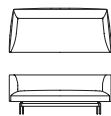

Aquarius sofa

TIME & STYLE

S-611G/B 1 seater sofa
W800 × D760 × H690 × SH420

S-612G/B 2 seater sofa
W1800 × D760 × H690 × SH420

S-614G/B 3 seater sofa
W2200 × D760 × H690 × SH420

W (width)
D (depth)
H (height)
SH (seat height)

Dimensions Unit: mm

F1 (Fabric rank 1)
F2 (Fabric rank 2)
L1 (Leather rank 1)
L2 (Leather rank 2)

S-613GL/BL 2 seater single-arm sofa
W1800 × D760 × H690 × SH420

S-613GR/BR 2 seater single-arm sofa
W1800 × D760 × H690 × SH420

S-615GL/BL 3 seater corner sofa
W2200 × D760 × H690 × SH420

S-615GR/BR 3 seater corner sofa
W2200 × D760 × H690 × SH420

S-616GL/BL 3 seater 135° corner sofa
W2200 × D760 × H690 × SH420

S-616GR/BR 3 seater 135° corner sofa
W2200 × D760 × H690 × SH420