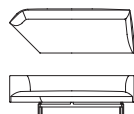

Aquarius sofa

TIME & STYLE

S-611G/B 1 seater sofa
W800 × D760 × H690 × SH420

S-612G/B 2 seater sofa
W1800 × D760 × H690 × SH420

S-614G/B 3 seater sofa
W2200 × D760 × H690 × SH420

W (width)
D (depth)
H (height)
SH (seat height)

Dimensions Unit: mm

F1 (Fabric rank 1)
F2 (Fabric rank 2)
L1 (Leather rank 1)
L2 (Leather rank 2)

S-613GL/BL 2 seater single-arm sofa
W1800 × D760 × H690 × SH420

S-613GR/BR 2 seater single-arm sofa
W1800 × D760 × H690 × SH420

S-615GL/BL 3 seater corner sofa
W2200 × D760 × H690 × SH420

S-615GR/BR 3 seater corner sofa
W2200 × D760 × H690 × SH420

S-616GL/BL 3 seater 135° corner sofa
W2200 × D760 × H690 × SH420

S-616GR/BR 3 seater 135° corner sofa
W2200 × D760 × H690 × SH420