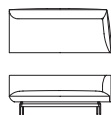

Aquarius sofa

TIME & STYLE

S-611G/B 1 seater sofa
W800 × D760 × H690 × SH420

S-612G/B 2 seater sofa
W1800 × D760 × H690 × SH420

S-614G/B 3 seater sofa
W2200 × D760 × H690 × SH420

W (width)
D (depth)
H (height)
SH (seat height)

Dimensions Unit: mm

F1 (Fabric rank 1)
F2 (Fabric rank 2)
L1 (Leather rank 1)
L2 (Leather rank 2)

S-613GL/BL 2 seater single-arm sofa
W1800 × D760 × H690 × SH420

S-613GR/BR 2 seater single-arm sofa
W1800 × D760 × H690 × SH420

S-615GL/BL 3 seater corner sofa
W2200 × D760 × H690 × SH420

S-615GR/BR 3 seater corner sofa
W2200 × D760 × H690 × SH420

S-616GL/BL 3 seater 135° corner sofa
W2200 × D760 × H690 × SH420

S-616GR/BR 3 seater 135° corner sofa
W2200 × D760 × H690 × SH420