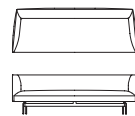

Aquarius sofa

TIME & STYLE

S-611G/B 1 seater sofa
W800 × D760 × H690 × SH420

S-612G/B 2 seater sofa
W1800 × D760 × H690 × SH420

S-614G/B 3 seater sofa
W2200 × D760 × H690 × SH420

W (width)
D (depth)
H (height)
SH (seat height)

Dimensions Unit: mm

F1 (Fabric rank 1)
F2 (Fabric rank 2)
L1 (Leather rank 1)
L2 (Leather rank 2)

S-613GL/BL 2 seater single-arm sofa
W1800 × D760 × H690 × SH420

S-613GR/BR 2 seater single-arm sofa
W1800 × D760 × H690 × SH420

S-615GL/BL 3 seater corner sofa
W2200 × D760 × H690 × SH420

S-615GR/BR 3 seater corner sofa
W2200 × D760 × H690 × SH420

S-616GL/BL 3 seater 135° corner sofa
W2200 × D760 × H690 × SH420

S-616GR/BR 3 seater 135° corner sofa
W2200 × D760 × H690 × SH420