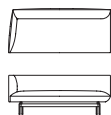

Aquarius sofa

TIME & STYLE

S-611G/B 1 seater sofa
W800 × D760 × H690 × SH420

S-612G/B 2 seater sofa
W1800 × D760 × H690 × SH420

S-614G/B 3 seater sofa
W2200 × D760 × H690 × SH420

W (width)
D (depth)
H (height)
SH (seat height)

Dimensions Unit: mm

F1 (Fabric rank 1)
F2 (Fabric rank 2)
L1 (Leather rank 1)
L2 (Leather rank 2)

S-613GL/BL 2 seater single-arm sofa
W1800 × D760 × H690 × SH420

S-613GR/BR 2 seater single-arm sofa
W1800 × D760 × H690 × SH420

S-615GL/BL 3 seater corner sofa
W2200 × D760 × H690 × SH420

S-615GR/BR 3 seater corner sofa
W2200 × D760 × H690 × SH420

S-616GL/BL 3 seater 135° corner sofa
W2200 × D760 × H690 × SH420

S-616GR/BR 3 seater 135° corner sofa
W2200 × D760 × H690 × SH420