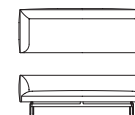

Aquarius sofa

TIME & STYLE

S-611G/B 1 seater sofa
W800 × D760 × H690 × SH420

S-612G/B 2 seater sofa
W1800 × D760 × H690 × SH420

S-614G/B 3 seater sofa
W2200 × D760 × H690 × SH420

W (width)
D (depth)
H (height)
SH (seat height)

Dimensions Unit: mm

F1 (Fabric rank 1)
F2 (Fabric rank 2)
L1 (Leather rank 1)
L2 (Leather rank 2)

S-613GL/BL 2 seater single-arm sofa
W1800 × D760 × H690 × SH420

S-613GR/BR 2 seater single-arm sofa
W1800 × D760 × H690 × SH420

S-615GL/BL 3 seater corner sofa
W2200 × D760 × H690 × SH420

S-615GR/BR 3 seater corner sofa
W2200 × D760 × H690 × SH420

S-616GL/BL 3 seater 135° corner sofa
W2200 × D760 × H690 × SH420

S-616GR/BR 3 seater 135° corner sofa
W2200 × D760 × H690 × SH420