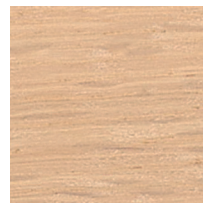

## TIME & STYLE

W (width)  
 D (depth)  
 H (height)  
 $\phi$  (diameter)

Dimensions Unit: mm

Prices in Euro  
 VAT not included

Oak  
 Natural white

Oak  
 Snow white

Oak  
 Medium grey

Oak  
 Charcoal grey

Oak  
 Soap

Oak  
 Beeswax

Oak  
 Tannin black

Bronze  
 Satin finish

Bronze  
 Black stain