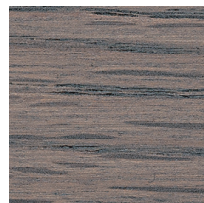

## TIME & STYLE

W (width)  
 D (depth)  
 H (height)  
 $\phi$  (diameter)

Dimensions Unit: mm

Prices in Euro  
 VAT not included

Oak  
 Natural white

Oak  
 Snow white

Oak  
 Medium grey

Oak  
 Charcoal grey

Oak  
 Soap

Oak  
 Beeswax

Oak  
 Tannin black

Bronze  
 Satin finish

Bronze  
 Black stain