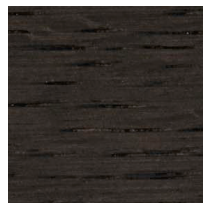

## TIME & STYLE

W (width)  
 D (depth)  
 H (height)  
 $\phi$  (diameter)

Dimensions Unit: mm

Prices in Euro  
 VAT not included

Oak  
 Natural white

Oak  
 Snow white

Oak  
 Medium grey

Oak  
 Charcoal grey

Oak  
 Soap

Oak  
 Beeswax

Oak  
 Tannin black

Bronze  
 Satin finish

Bronze  
 Black stain