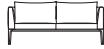

## Transit sofa wood

S-161W 1 seater sofa  
W800 × D800 × H660 × SH390

Oak

F1	3.700
F2	4.300
L1	4.800
L2	5.400

S-162W 2 seater sofa  
W1700 × D800 × H660 × SH390

Oak

F1	5.400
F2	5.900
L1	8.100
L2	9.200

S-163W 3 seater sofa  
W2000 × D800 × H660 × SH390