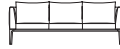

## Transit sofa wood

S-161W 1 seater sofa  
W800 × D800 × H660 × SH390

Oak

F1	3.700
F2	4.300
L1	4.800
L2	5.400

S-162W 2 seater sofa  
W1700 × D800 × H660 × SH390

Oak

F1	5.400
F2	5.900
L1	8.100
L2	9.200

S-163W 3 seater sofa  
W2000 × D800 × H660 × SH390