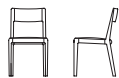

The curving chair

I-703 side chair
W450×D510×H780×SH440

Beech

F1	1.100
F2	1.150
L1	1.200
L2	1.250

TIME & STYLE

W (width)
D (depth)
H (height)
SH (seat height)

Dimensions Unit: mm

Prices in Euro
VAT not included

F1 (Fabric rank 1)
F2 (Fabric rank 2)
L1 (Leather rank 1)
L2 (Leather rank 2)