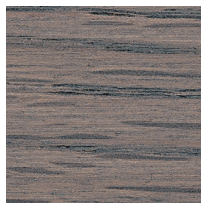

T-126 dining table
 $\phi 1800 \times H730$

	<u>Satin</u>	<u>Black stain</u>
Oak	22.000	23.000
Oak _ Tannin black	22.500	23.500

T-127 dining table
 $W2400 \times D1200 \times H730$

	<u>Satin</u>	<u>Black stain</u>
Oak	22.000	23.000
Oak _ Tannin black	22.500	23.500

TIME & STYLE

W (width)
 D (depth)
 H (height)
 ϕ (diameter)

Dimensions Unit: mm

Prices in Euro
 VAT not included

Oak
 Natural white

Oak
 Snow white

Oak
 Medium grey

Oak
 Charcoal grey

Oak
 Soap

Oak
 Beeswax

Oak
 Tannin black

Bronze
 Satin finish

Bronze
 Black stain