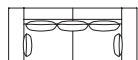

McCartney

TIME & STYLE

S-403 3 seater sofa
W2270×D950×H600×SH370

F1 5.400
F2 5.900
L1 8.100
L2 9.200