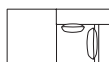

S-404L couch
W950×D1820×H600×SH370

F1 4.000
F2 4.400
L1 6.100
L2 6.900