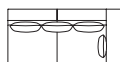

S-402R corner sofa
W2010×D950×H600×SH370

F1 4.700
F2 5.100
L1 7.200
L2 8.200