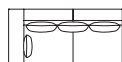

S-402L corner sofa
W2010×D950×H600×SH370

F1 4.700
F2 5.100
L1 7.200
L2 8.200