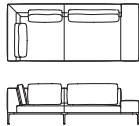

S-547R 2人掛け片肘コーナーソファ
W2340×D1020×H635×SH370

	磨き		黒染め	
F1	1,012,000	(920,000)	F1	1,067,000 (970,000)
F2	1,056,000	(960,000)	F2	1,111,000 (1,010,000)
L1	1,309,000	(1,190,000)	L1	1,364,000 (1,240,000)
L2	1,408,000	(1,280,000)	L2	1,463,000 (1,330,000)

ST-541 サイドテーブル
W500×D1000×H320

オーク
275,000 (250,000)

ST-542 サイドテーブル
W1000×D1000×H320

オーク
330,000 (300,000)