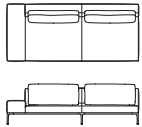

S-544L 2人掛け片肘ソファ
W2340×D1020×H635×SH370

	磨き		黒染め	
F1	946,000	(860,000)	1,001,000	(910,000)
F2	990,000	(900,000)	1,045,000	(950,000)
L1	1,232,000	(1,120,000)	1,287,000	(1,170,000)
L2	1,320,000	(1,200,000)	1,375,000	(1,250,000)