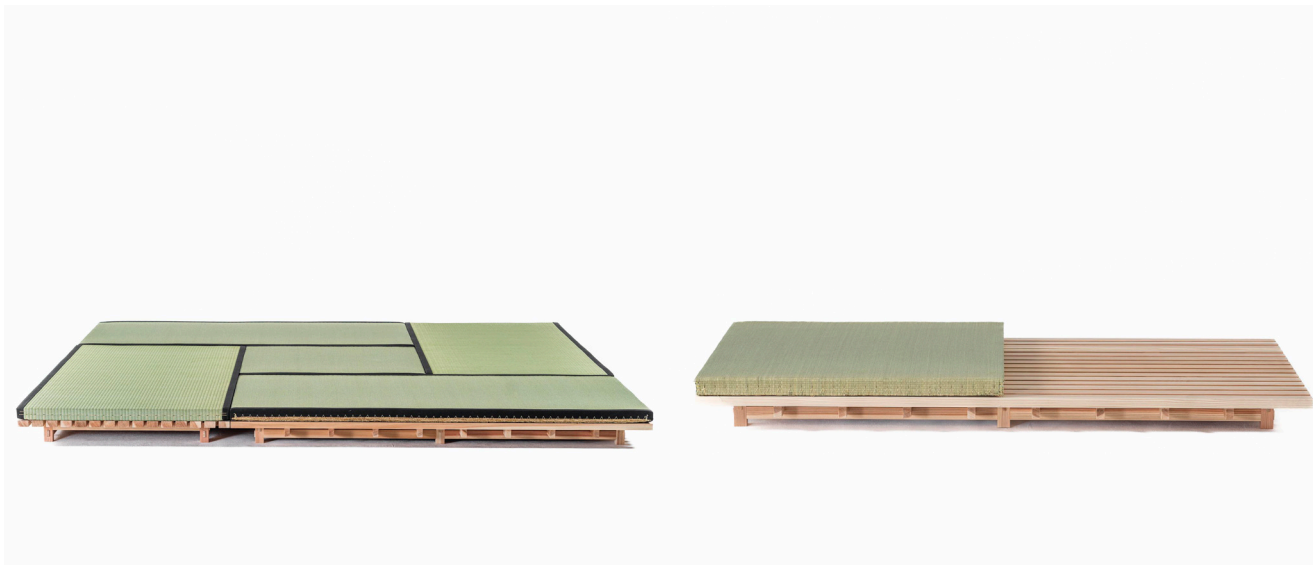

Japanese people have maintained a tradition of sitting on the floor with an upright posture, adopting a refined and beautiful demeanor in their daily lives. Removing the backrest, commonly found in contemporary living styles where individuals lean back, conjured an image of another space horizontally expanding beautifully within the living area. By laying out seats horizontally, a traditional yet new Japanese space is created within the framework of a modern living scene influenced by Western lifestyles.

Japanese rock gardens express the nature of mountains and rivers using only stones and sand, with minimal use of plants. Developed alongside Zen temples, it is believed that by calming one's mind near these gardens and meditating, you can sense the sounds of nature such as the babbling of a river and the rustling of the wind, as well as experience the broader world and universe. Named Stone Garden, this product draws inspiration from the eaves of temples with such rock gardens, aiming to weave the essential essence of Japan into a new form within a space.