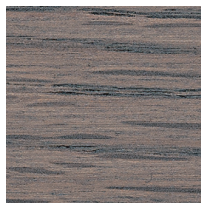

## TIME & STYLE

W (width)  
 D (depth)  
 H (height)  
 $\phi$  (diameter)

Dimensions Unit: mm

Prices in Euro  
 VAT not included

Oak  
 Natural white

Oak  
 Snow white

Oak  
 Medium grey

Oak  
 Charcoal grey

Oak  
 Soap

Oak  
 Beeswax

Oak  
 Tannin black

Bronze  
 Satin finish

Bronze  
 Black stain