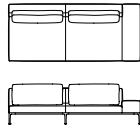

S-544R 2人掛け片肘ソファ
W2340×D1020×H635×SH370

	磨き		黒染め	
F1	946,000	(860,000)	1,001,000	(910,000)
F2	990,000	(900,000)	1,045,000	(950,000)
L1	1,232,000	(1,120,000)	1,287,000	(1,170,000)
L2	1,320,000	(1,200,000)	1,375,000	(1,250,000)