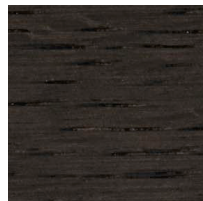

C-005 shelf
W2205 × D500 × H1840

Oak 10.000

W (width)
D (depth)
H (height)

Dimensions Unit: mm

Prices in Euro
VAT not included

Oak
Natural white

Oak
Snow white

Oak
Medium grey

Oak
Charcoal grey

Oak
Beeswax