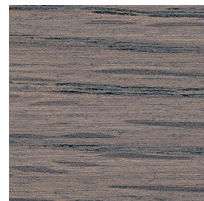

C-005 shelf
W2205 × D500 × H1840

Oak 10.000

W (width)
D (depth)
H (height)

Dimensions Unit: mm

Prices in Euro
VAT not included

Oak
Natural white

Oak
Snow white

Oak
Medium grey

Oak
Charcoal grey

Oak
Beeswax